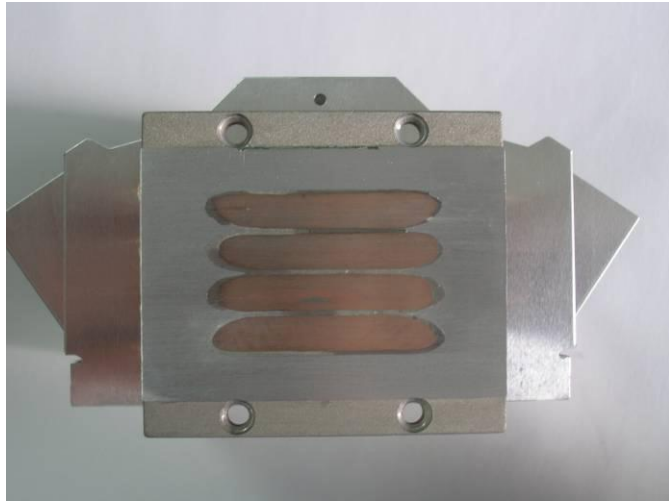

6F., No.75, Jian'an St., Xinzhuang Dist., New Taipei City 242, Taiwan (R.O.C.)

TEL: 886-2-22065314, 886-928549984

<http://www.twcooling.com>

FAX: 886-2-22065314

E-MAIL : sales@twcooling.com