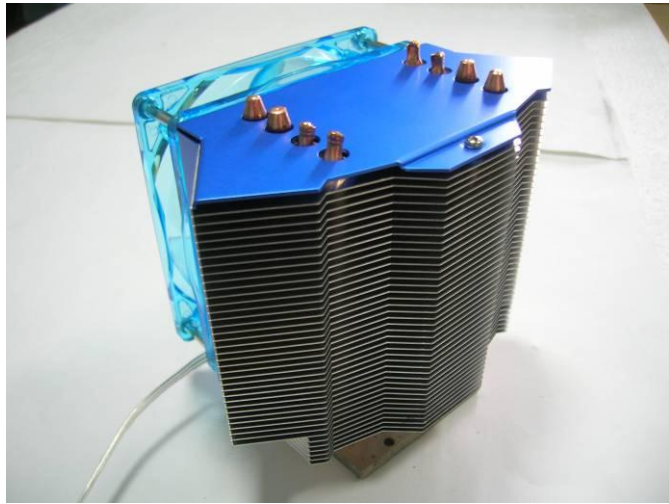

6F., No.75, Jian'an St., Xinzhuang Dist., New Taipei City 242, Taiwan (R.O.C.)

TEL: 886-2-22065314, 886-928549984

<http://www.twcooling.com>

FAX: 886-2-22065314

E-MAIL : sales@twcooling.com